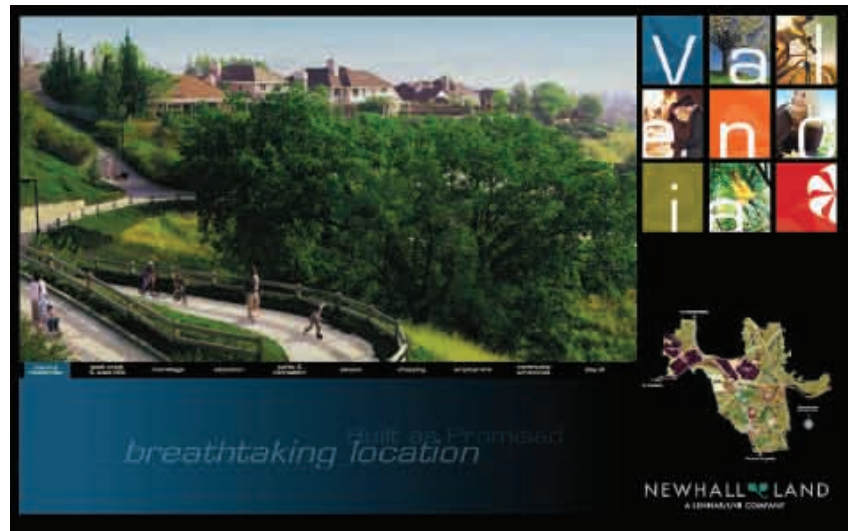

Our Interactive Displays help marketers and educators reach their audience.

Interactive Displays & Kiosks

Convergence.net is a premier provider of Interactive Displays and Kiosks. Our Interactive Display Platform help bring your sales and marketing message to important places where your targeted audience gathers. Whether you reach your consumers in a real estate sales office, airport, resort lobby, or zoo or museum exhibit, our Interactive Displays can help deliver your marketing or educational message.

Our Interactive Displays use a combination of flash animation, widescreen movie playback, graphics, and the latest flat panel display and touchscreen technologies. We are experts in integrating your message in one large touchscreen display as well as multi-display kiosks integrating additional displays for associated site maps, product or accent images, and kiosk navigation. Our web and database experts support custom integration with online or back office applications.

The Convergence.net team will work with your creative team or our creative team will provide complete storyboard, animation, graphics, and video compression services as required. Clients may select from our standard kiosk configurations or we will define custom kiosk controllers as required.

Interactive Elements:

Movie Area

Play back a different widescreen MPEG-4 (h.264) for each button which is pressed. Ideal for showcasing different aspects of a company, product, project, or educational exhibit.

Navigation

Up to ten buttons are contained in the main navigation area for viewers to select among presentation features. Each button selection results in a unique set of movie, accent image, site map, and messaging.

Message Area

Animated marketing messages are shown in this area to highlight key points of the selected feature.

Title / Image Area

After each button selection, a new subject title is shown with animation in this area. This animation typically concludes with a image which is associated with the movie clip being played.

Site Map Area

This area graphically shows a map with highlights associated with the feature currently selected. The highlights and/or map may change with different button selections.

Convergence.net's marketing and educational displays are ideal for these applications

- Real Estate Sales Centers
- Zoo or Aquarium Exhibits
- Shopping Centers
- Resort Lobbies
- Tradeshows
- Event Marketing

To put us to work for your brand contact us at:

convergence.net | 949.716.8322 | sales@convergence.net